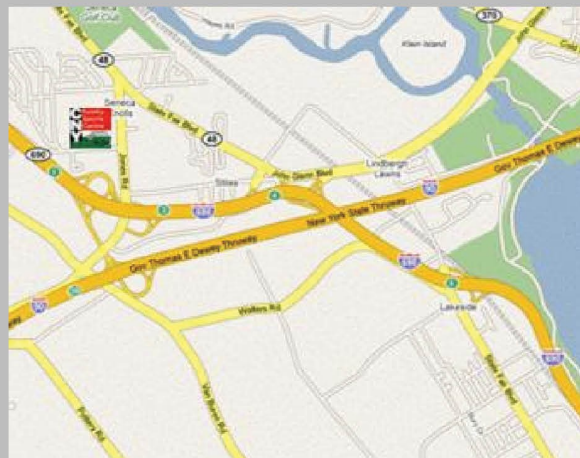

- Bella's Bakery
- Avicoli's
- Tassones
- Salsarita's
- Gino & Joe's

## Directions

From the City of Syracuse:

Take Route 690 West to the Jones Road exit. Turn right off the exit ramp onto Jones Rd. and you will see the Sports Centre approximately a quarter mile down on your left.

From the Thruway:

Take Exit 39 off the NYS Thruway (Rt. 90). From the exit take Route 690 East to the Jones Road Exit. Turn right off the exit ramp onto Jones Rd. and you will see the Sports Centre approximately a quarter mile down the road on your left.